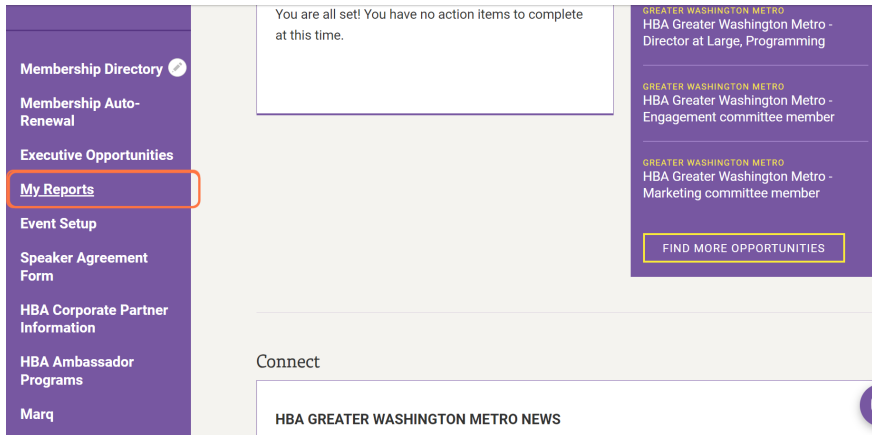

# How to run an event attendance report

Last Modified on 08/02/2023 1:43 pm EDT

- [Login to your HBA Profile](#)
- In the left menu, click "My Reports"

- Choose the type of report (chapter event attendance or regional event attendance)